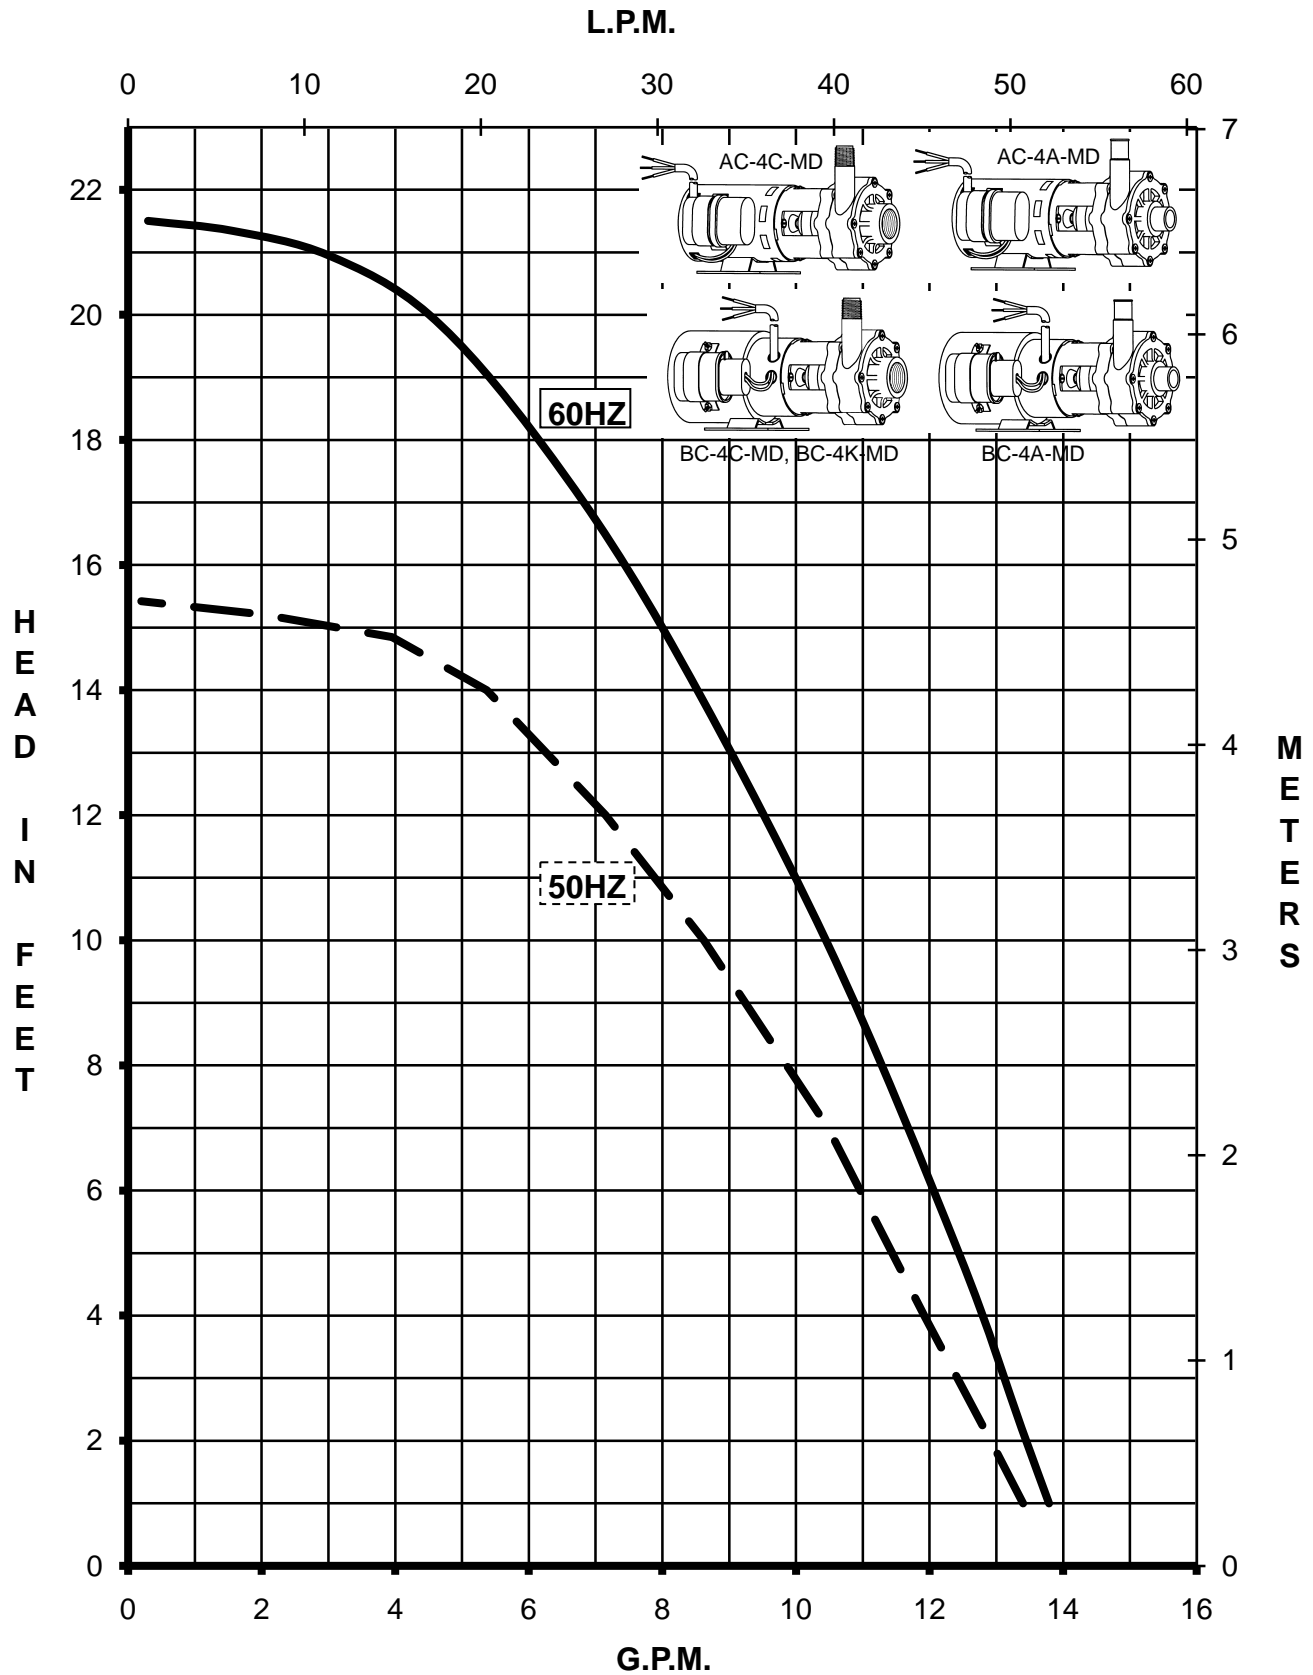

## AC-4C-MD, AC-4A-MD BC-4C-MD, BC-4A-MD, BC-4K-MD (115V 50/60HZ) (230V 50/60HZ)

# MARCH PUMPS

AC-4C-MD  
AC-4A-MD  
BC-4C-MD  
BC-4A-MD  
BC-4K-MD

TRIM CURVES  
60HZ